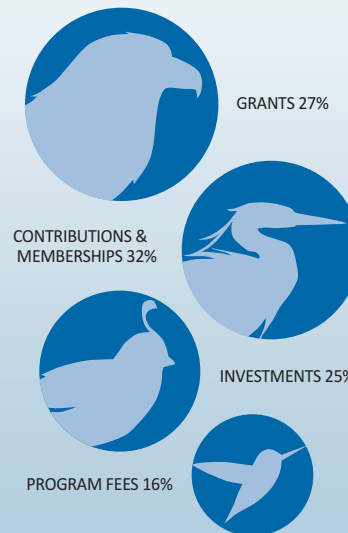

Greater Yellowlegs by Craig Chaddock

Where Money Goes (Expenses)

- Conservation, Sanctuary and Education Programs: 82%
- Management: 9%
- Fundraising: 9%

Note: Percentages may total to more than 100% due to rounding up.